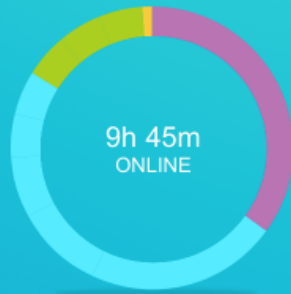

How Mary Used the Internet This Week

Websites Blocked
12

Most Active Time
After School

Most Active Day
Thursday

Top Searches

- earbuds
- semicolon tattoo
- 45lb plate
- rainforest plant food web
- rainforest food web
- 45 lb plate tattoo
- trees in the rainforest
- christian symbols
- golden lion tamarin
- lifting symbols

Blocked Websites

- pirate-party.us
- blog.pirate-party.us
- www.express.co.uk
- www.redbubble.com
- hellopoetry.com
- www.google.com
- www.pp-international.net
- heavy.com
- www.dailydot.com
- www.gamesradar.com

Top Websites

SCHOOL YEAR AVG. MARY

docs.google.com	3h 9m	3h 7m
www.google.com	34m	1h 51m