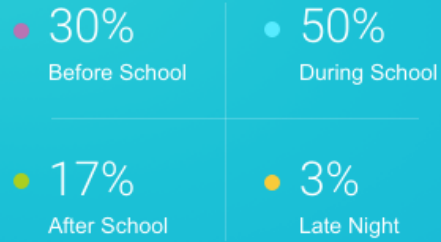

How Mary Used the Internet This Week

Websites Blocked
12

Most Active Time
After School

Most Active Day
Thursday

Top Searches

- earbuds
- semicolon tattoo
- 45lb plate
- rainforest plant food web
- rainforest food web
- 45 lb plate tattoo
- trees in the rainforest
- christian symbols
- golden lion tamarin
- lifting symbols

Blocked Websites

- pirate-party.us
- blog.pirate-party.us
- www.express.co.uk
- www.redbubble.com
- hellopoetry.com
- www.google.com
- www.pp-international.net
- heavy.com
- www.dailydot.com
- www.gamesradar.com

Top Websites

SCHOOL YEAR AVG. MARY

docs.google.com	3h 9m	3h 7m
www.google.com	34m	1h 51m